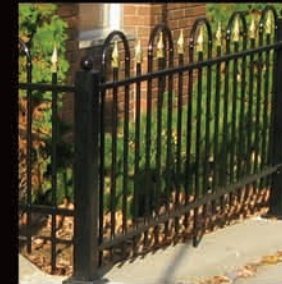

Phone: (905) 852-3733
Fax: (905) 852-5196
Toll Free: 1-888-681-9733
Email: sales@livoutdoor.com